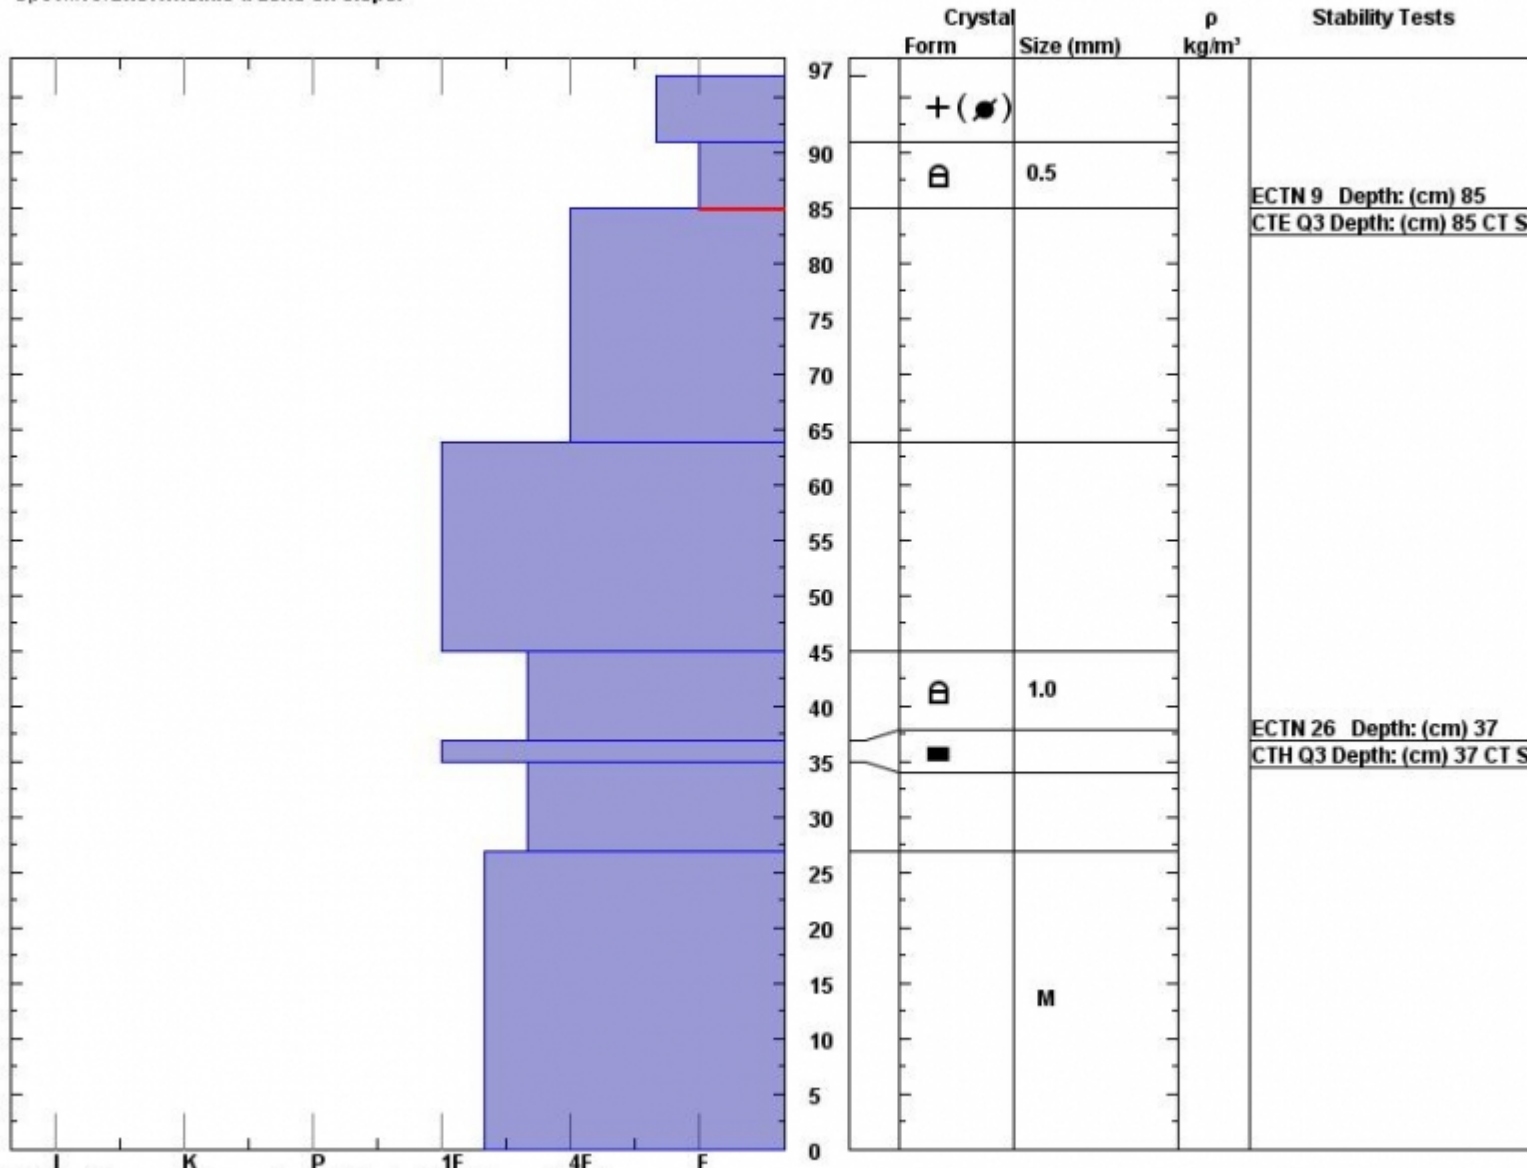

Snow Pit Profile

Observer: **Mark Staples**

Stability on similar slopes: **Very Good**

Stability Test Notes:

Layer notes

Fri Nov 30 01:45:00 MST 2012

Air Temperature: **C**

37: very dirty shear

85-91: Pro

Beartooth, MT

Co-ord: **45.06775 N 109.95078 W**

Sky Cover: **sky 8/8 covered**

Elevation (ft) **9450**

Slope: **26**

Precipitation: **Snow < 0.5 cm/hr**

Aspect: **82**

Wind loading: **no**

Wind:

Specifics: **Snowmobile tracks on slope.**

Notes: This snowpit was dug in "Wades World" near Lulu Pass.

Advisory Region
Cooke City

Forecast link: [GNFAC Avalanche Advisory for Sat Dec 1, 2012](#)
Cooke City, 2012-11-30