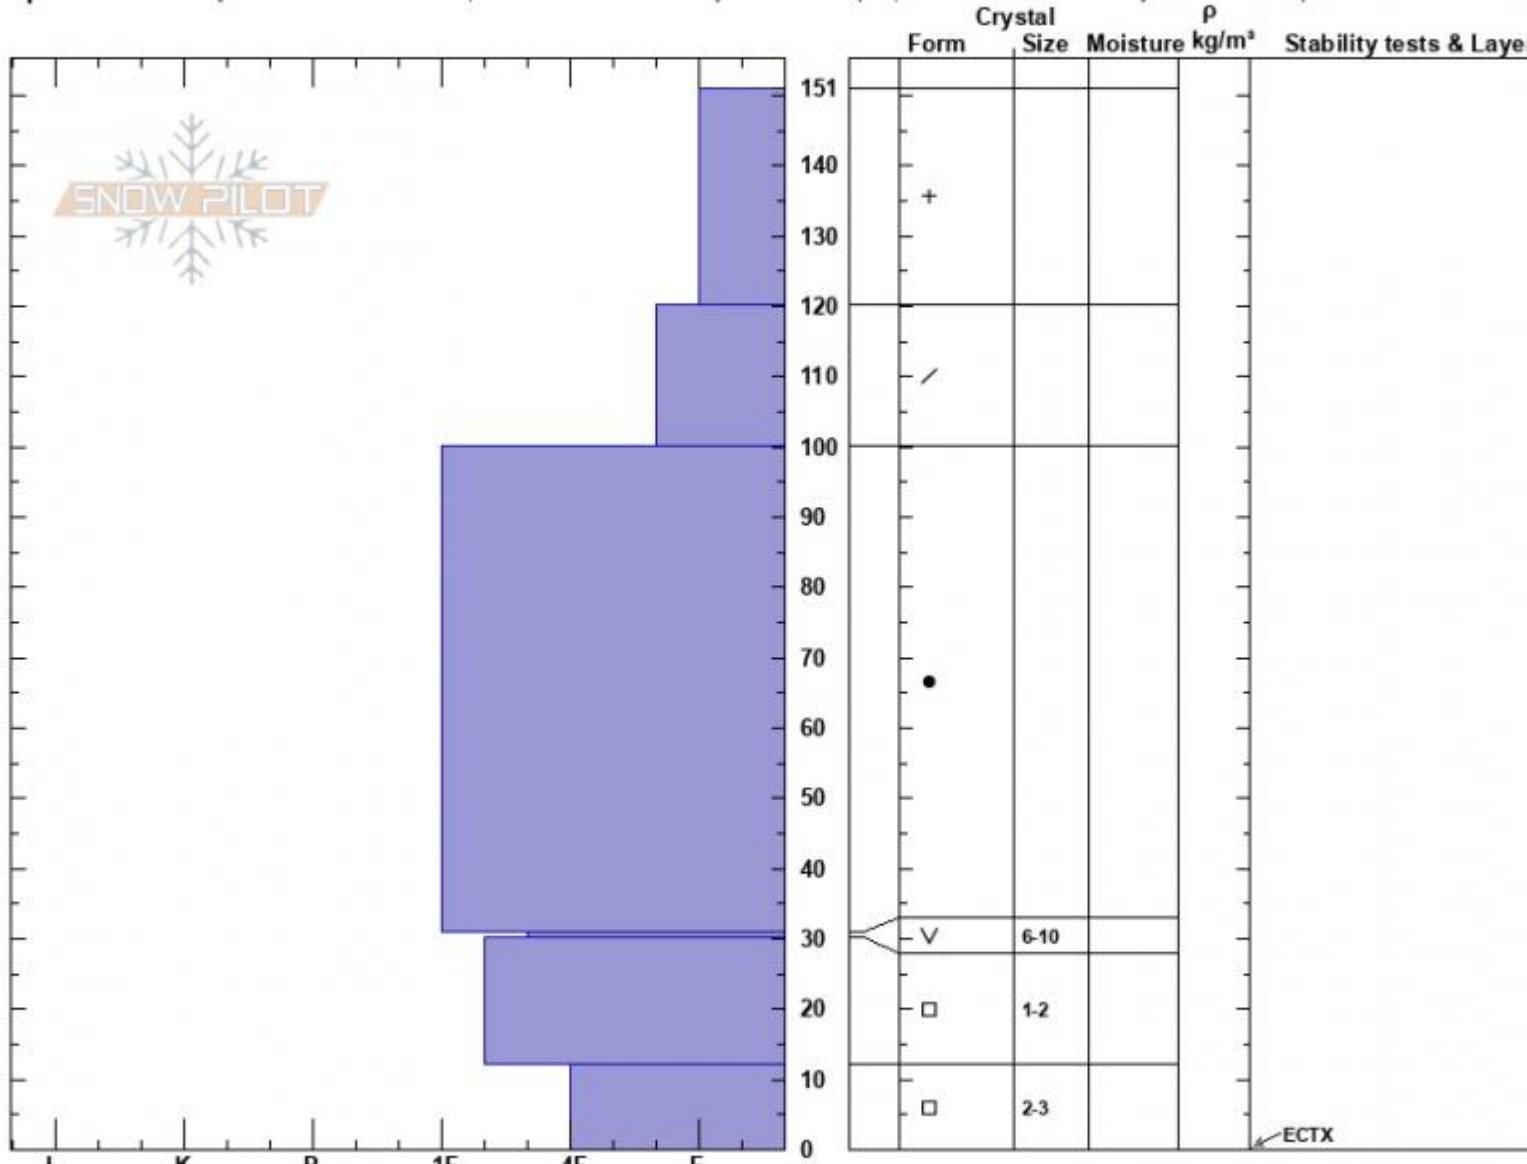

Abundance Shoulder  
 Cooke City  
 MT  
 Elevation: 9169 ft  
 Aspect: 140°

Alex Mariantal  
 01/09/2025 - 12:50pm  
 Co-ord: 45.06393N, -110.01105W  
 Slope Angle: 23°  
 Wind Loading: previous

Stability:  
 Air Temperature:  
 Sky Cover: BKN  
 Precipitation: S-1  
 Wind: Calm

HS:151  
 PF:55  
 Layer Notes:

Specifics: Pit is adjacent to avalanche: other; Recent avalanche activity on similar slopes; Recent avalanche activity on different slopes

Notes: Pit dug on the south shoulder of Mt. Abundance. When we rode away we saw a fresh small avalanche, 3'deep x 10' wide that we suspect we triggered on the angle ridge above. About 45 minutes later, from a couple miles away, we saw a 4-6' deep avalanche that happened since we had been there 1000' or more from our pit.

Advisory Region  
 Cooke City  
 Longitude  
 -110.01W  
 Latitude  
 45.06N  
 Cooke City, 2025-01-09