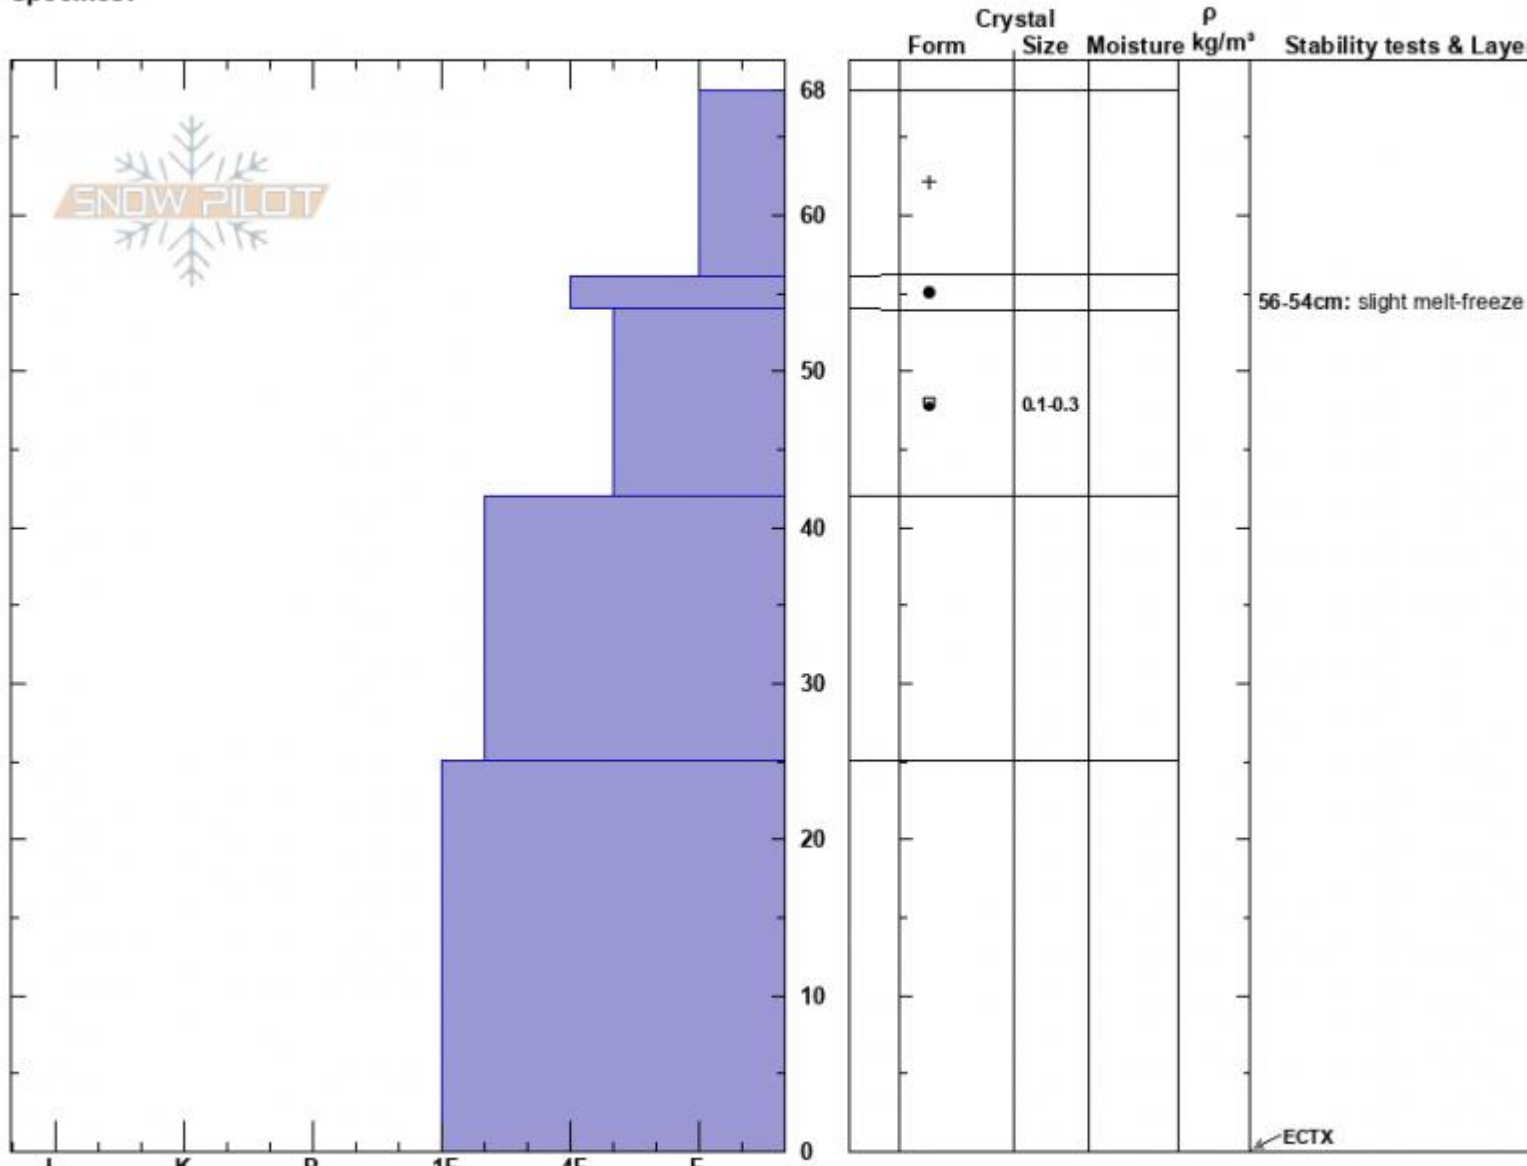

Texas Meadows north
 Bridger Range
 MT
 Elevation: 7860 ft
 Aspect: 307°
 Specifics:

Mark Staples
 12/10/2024 - 11:30am
 Co-ord: 45.84041N, -110.93538W
 Slope Angle: 19°
 Wind Loading: no

Stability: Good
 Air Temperature:
 Sky Cover: FEW
 Precipitation:
 Wind: NW Moderate

HS:68 **Layer Notes:**
 56-54cm: slight melt-freeze
 54-42cm: Problematic layer

Notes: Overall surprisingly supportable snowpack. Faceting of the old snow surface that was just buried is evident but generally minimal. The bridgers experience more melt than other areas due to lower elevations.

Snow profile N facing by Texas Meadow

Advisory Region
 Bridger Range
 Longitude
 -110.94W

Latitude

45.84N

Bridger Range, 2024-12-10